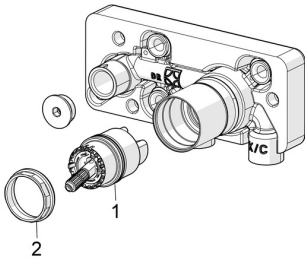

EAN: 4057304006678
static.hansa.com/57860200

Spare parts

SP57860200

	Name	Code
01	Cartridge, 4.0 Classic	59914129
02	Tightening nut, M4x1.5, SW 38	59914128
N.I.	Raising kit, 20 mm	59914624