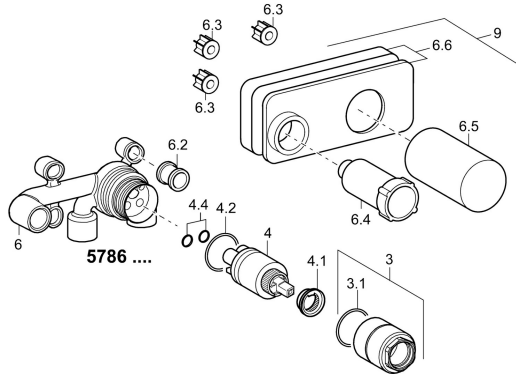

## Spare parts

### SP57860100

	Name	Code
3	Screw sleeve, M38x1	59912115
4	Cartridge, 3.5 Classic	59913075
4	Cartridge, 3.5 Eco	59912324
4.1	Temperature adjustment limiter	59912325
4.2	O-ring, d 28.24x2.62 <b>Discontinued</b>	59912590
4.4	O-ring, d 10.10x1.60 <b>Discontinued</b>	59905072
6.3	Gasket <b>Discontinued</b>	59913169
9	Installation box <b>Discontinued</b>	59913170
N.I.	Raising kit, 20 mm Chrome	59913136
N.I.	Key, SW30/34	59912108
N.I.	Angle piece	59913086