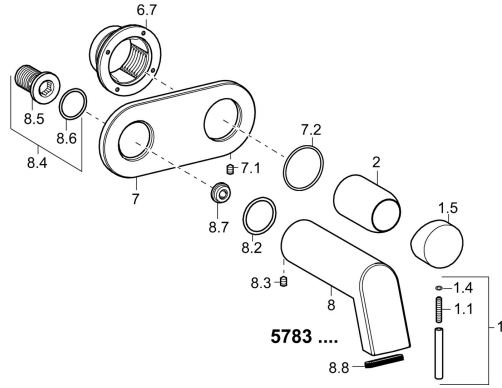

EAN: 4015474178946
static.hansa.com/57852171

Spare parts

SP57832171

	Name	Code
1	Lever, 50 mm, d 7 mm Chrome	59913097
1.1	Screw, M5x25, SW 2,5	59913099
1.4	O-ring, d 3x1.5	59913100
1.5	Cap Chrome	59913098
2	Cover sleeve Chrome	59912116
6.7	Holder	59913171
7	Cover flange Chrome Discontinued	59913172
7.1	Screw, M4x4	59901027
7.2	O-ring, 42x2	59913173
8	Spout, L=240 Chrome	59913175
8	Spout, L=160 Chrome	59913174
8.2	O-ring, 34x2	59912533
8.3	Screw, M6x9 Discontinued	59911237
8.4	Connection nipple, G1/2	59911229
8.6	O-ring, d 25x2.5	59905053
8.7	Flow limiter, 4L/min	59912951
8.8	Aerator	59913082
N.I.	Raising kit, 20 mm Chrome	59913136