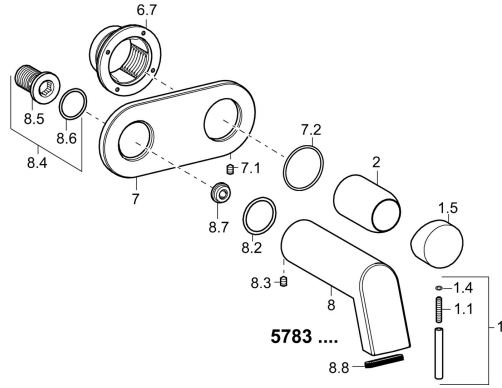

EAN: 4015474178922
static.hansa.com/57832171

Spare parts

SP57832171

	Name	Code
1	Lever, 50 mm, d 7 mm Chrome	59913097
1.1	Screw, M5x25, SW 2,5	59913099
1.4	O-ring, d 3x1.5	59913100
1.5	Cap Chrome	59913098
2	Cover sleeve Chrome	59912116
6.7	Holder	59913171
7	Cover flange Chrome Discontinued	59913172
7.1	Screw, M4x4	59901027
7.2	O-ring, 42x2	59913173
8	Spout, L=240 Chrome	59913175
8	Spout, L=160 Chrome	59913174
8.2	O-ring, 34x2	59912533
8.3	Screw, M6x9 Discontinued	59911237
8.4	Connection nipple, G1/2	59911229
8.6	O-ring, d 25x2.5	59905053
8.7	Flow limiter, 4L/min	59912951
8.8	Aerator	59913082
N.I.	Raising kit, 20 mm Chrome	59913136