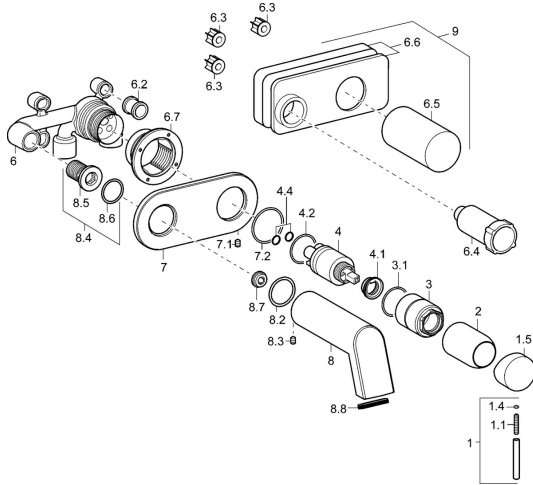

EAN: 4015474144026
static.hansa.com/57832101

Spare parts

SP57832101

	Name	Code
1	Lever, 50 mm, d 7 mm Chrome	59913097
1.1	Screw, M5x25, SW 2,5	59913099
1.4	O-ring, d 3x1.5	59913100
1.5	Cap Chrome	59913098
2	Cover sleeve Chrome	59912116
3	Screw sleeve, M38x1	59912115
4	Cartridge, 3.5 Classic	59913075
4	Cartridge, 3.5 Eco	59912324
4.1	Temperature adjustment limiter	59912325
4.2	O-ring, d 28.24x2.62 Discontinued	59912590
4.4	O-ring, d 10.10x1.60 Discontinued	59905072
6.1	Gasket Discontinued	59913169
6.7	Holder	59913171
7	Cover flange Chrome Discontinued	59913172
7.1	Screw, M4x4	59901027
7.2	O-ring, 42x2	59913173
8	Spout, L=160 Chrome	59913174
8.2	O-ring, 34x2	59912533
8.3	Screw, M6x9 Discontinued	59911237
8.4	Connection nipple, G1/2	59911229
8.6	O-ring, d 25x2.5	59905053
8.7	Flow limiter, 4L/min	59912951
8.8	Aerator	59913082
9	Installation box Discontinued	59913170
N.I.	Raising kit, 20 mm Chrome	59913136
N.I.	Angle piece	59913086
N.I.	Key, SW30/34	59912108