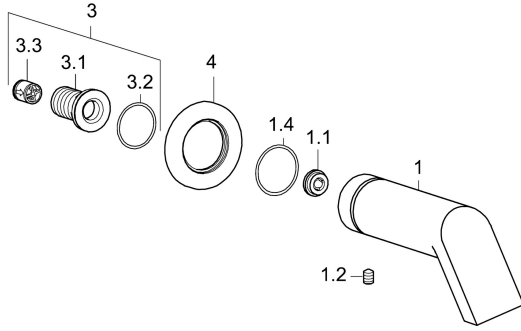

## Spare parts

### SP57822100

	Name	Code
1.1	Flow limiter, 22L/min <b>Discontinued</b>	59912532
1.2	Screw, M6x9 <b>Discontinued</b>	59911237
1.4	O-ring, 34x2	59912533
3	Connection nipple, G1/2	59911229
3.2	O-ring, d 25x2.5	59905053
3.3	Non-return valve	59905714
4	Cover flange, d 65 mm Chrome <b>Discontinued</b>	59913109
N.I.	Cover flange Chrome	59913847