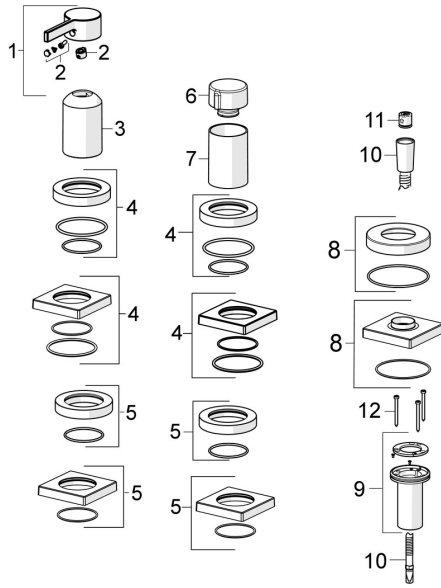

EAN: 4057304014574
static.hansa.com/57799483

Spare parts

SP57799483

	Name	Code
01	Lever Chrome	1003930V
02	Symbol plug	59914573
03	Cover sleeve Chrome	59914572
04	Cover plate, d 72 mm, for Compact Chrome	59914667
04	Cover flange, 75x75 mm Chrome	59914213
05	Cover plate, d 72 mm Chrome	59914668
05	Cover flange, 75x75 mm Chrome	59914214
06	Flow control handle Chrome	59914669
07	Cover sleeve Chrome	59914671
08	Cover flange, 75x75 mm Chrome	1003885V
08	Cover plate, d 72 mm Chrome	59914672
09	Passing-through bushing	59914673
10	Shower hose, L=1750, G1/2-M12x1 Chrome	59912281
11	Non-return valve	59905714
12	Screw, M4x45	59912291