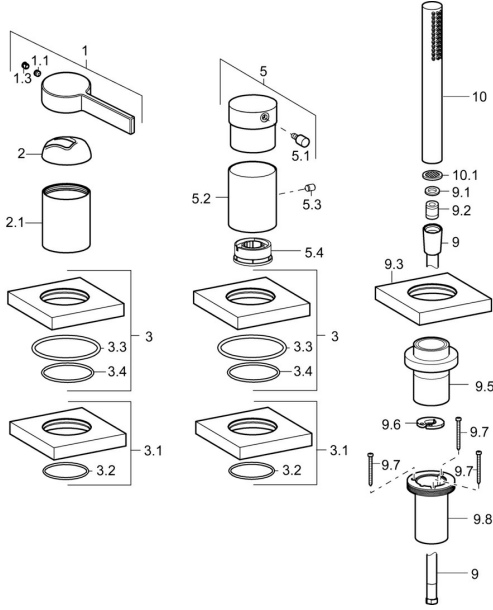

## Spare parts

### SP57799083

	Name	Code
1	Lever Chrome	59914017
1.1	Screw, M5x6, SW2.5	59912617
1.3	Cover plug Chrome	59913762
2	Covering cap Chrome	59914016
2.1	Cover flange Chrome	59913448
3	Cover flange, 75x75 mm Chrome	59914209
3.1	Cover flange, 75x75 mm Chrome	59914212
3.3	O-ring, 60x3	59913280
3.4	O-ring, d 40x2	59911507
5	Handle Chrome	59913345
5.1	Lever, 9 mm M6 Chrome	59913348
5.2	Cover sleeve <b>Discontinued</b>	59914210
5.3	Screw, M4x4	59901027
5.4	Flow limiter	59911897
9	Shower hose, L=1750, G1/2-M12x1 Chrome	59912281
9.1	Gasket ring, d 21x12x2	59912304
9.2	Non-return valve	59905714
9.3	Cover flange, 75x75 mm Chrome	59913879
9.5	Holder Chrome	59913289
9.6	Disk	59912337
9.7	Screw, M4x45	59912291
9.8	Passing-through bushing	59913288
10	Hand shower Chrome	54390100
10.1	Flow limiter	59912777
N.I.	Raising kit, 30 mm, HM 3.5 (-2015)	59913189
N.I.	Raising kit, 30 mm	59913190
N.I.	Extension screw kit, (2015-)	59914337