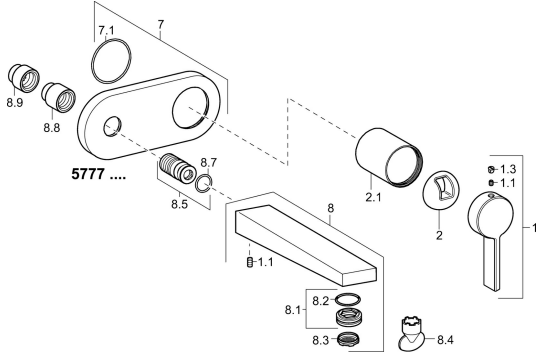

EAN: 4015474263710
static.hansa.com/57772103

Spare parts

SP57772103

	Name	Code
1	Lever Chrome	59914017
1.1	Screw, M5x6, SW2.5	59912617
1.3	Cover plug Chrome	59913762
2	Covering cap Chrome	59914016
2.1	Cover sleeve Chrome	59913375
3	Screw sleeve, M38x1	59912115
4	Cartridge, 3.5 Eco	59912324
4	Cartridge, 3.5 Classic	59913075
4.1	Temperature adjustment limiter	59912325
4.2	O-ring, d 28.24x2.62 Discontinued	59912590
4.4	O-ring, d 10.10x1.60 Discontinued	59905072
6.1	Gasket Discontinued	59913169
7	Cover flange Chrome	59914020
7.1	O-ring, d 46x2	59912470
8	Spout Chrome	59914021
8.1	Fitting ring for aerator	59914007
8.3	Aerator, M24x1 HC SSR-STD	59914015
8.4	Key for aerator, SLIM AIR	59914013
8.5	Threaded sleeve, G1/2	59913865
8.8	Extension screw kit, G1/2, SW12, 20 mm	59913864
8.9	Extension screw kit, G1/2, SW12, 15 mm	59913863
9	Installation box Discontinued	59913170
N.I.	Angle piece	59913086
N.I.	Key, SW30/34	59912108
N.I.	Raising kit, 20 mm Chrome	59913136