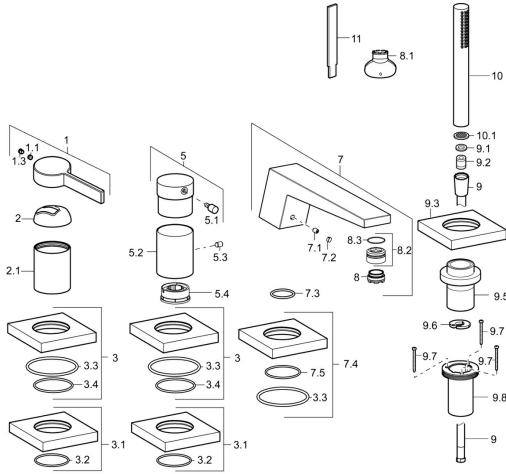

EAN: 4015474276987
static.hansa.com/57752083

Spare parts

SP57752083

	Name	Code
1	Lever Chrome	59914017
1.1	Screw, M5x6, SW2.5	59912617
1.3	Cover plug Chrome	59913762
2	Covering cap Chrome	59914016
2.1	Cover flange Chrome	59913448
3	Cover flange, 75x75 mm Chrome	59914209
3.1	Cover flange, 75x75 mm Chrome	59914212
3.3	O-ring, 60x3	59913280
3.4	O-ring, d 40x2	59911507
5	Handle Chrome	59913345
5.1	Lever, 9 mm M6 Chrome	59913348
5.2	Cover sleeve Discontinued	59914210
5.3	Screw, M4x4	59901027
5.4	Flow limiter	59911897
7	Spout, L=184 Chrome Discontinued	59914067
7.1	Screw, M6x5, SW3	59912916
7.2	Cover plug Chrome	59911840
7.3	O-ring, d 18x2	59913291
7.4	Cover flange, 75x75 mm Chrome Discontinued	59914211
7.5	O-ring, 41x2 Discontinued	59913281
8	Aerator, M24x1	59913132
8.1	Key for aerator, M24x1	59913134
8.2	Fitting ring for aerator	59914007
9	Shower hose, L=1750, G1/2-M12x1 Chrome	59912281
9.1	Gasket ring, d 21x12x2	59912304
9.2	Non-return valve	59905714
9.3	Cover flange, 75x75 mm Chrome	59913879
9.5	Holder Chrome	59913289
9.6	Disk	59912337
9.7	Screw, M4x45	59912291
9.8	Passing-through bushing	59913288
10	Hand shower Chrome	54390100
10.1	Flow limiter	59912777
11	Tool Discontinued	59912277
N.I.	Raising kit, 30 mm, HM 3.5 (-2015)	59913189
N.I.	Raising kit, 30 mm	59913190
N.I.	Extension screw kit, (2015-)	59914337