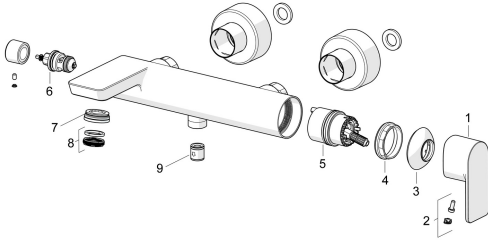

## Spare parts

### SP57742173

	Name	Code
01	Lever Chrome	1009774V
02	Symbol plug	59914573
03	Covering cap Chrome	59914649
04	Tightening nut, M42x1.5, SW 38	59914128
05	Cartridge	59914665
06	Diverter	59912870
07	Fitting ring for aerator, M24x1, SW17, (2019-)	59914744
08	Aerator, M24x1	59913132
09	Non-return valve	59905714