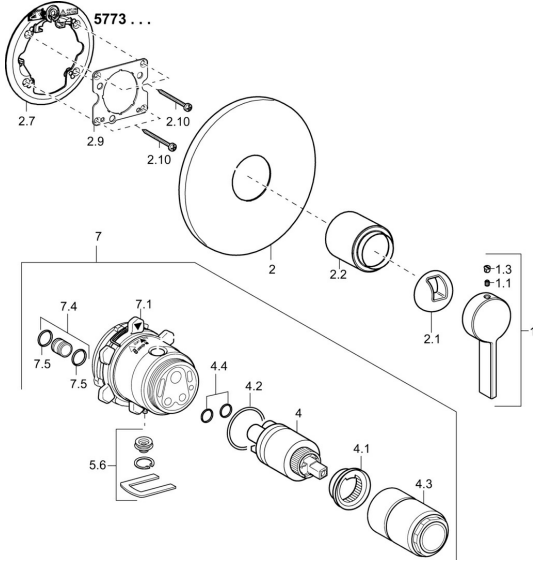

EAN: 4015474263406
static.hansa.com/57739003

Spare parts

SP57739003

	Name	Code
1	Lever Chrome	59914017
1.1	Screw, M5x6, SW2.5	59912617
1.3	Cover plug Chrome	59913762
2	Cover flange, d 170 mm Chrome Discontinued	59914005
2.1	Covering cap Chrome	59914016
2.2	Cover sleeve Chrome	59913375
2.7	Supporting plate Discontinued	59913374
2.9	Fixing plate	59913034
2.10	Screw, M4.5x80	59912890
4	Cartridge, 3.5 Classic	59913075
4	Cartridge, 3.5 Eco	59912324
4.1	Temperature adjustment limiter	59912325
4.2	O-ring, d 28.24x2.62 Discontinued	59912590
4.3	Screw sleeve, M38x1	59912115
4.4	O-ring, d 10.10x1.60 Discontinued	59905072
5.6	Plug	59912981
7	Functional unit, H/C reversed	59912978
7	Functional unit, 3.5, (2011-) Discontinued	59913376
7.1	Blind nut	59912984
7.4	Connection nipple, (2014-)	59913885
7.5	O-ring, d 14x2	59912982
N.I.	Raising kit, 20 mm	59912754