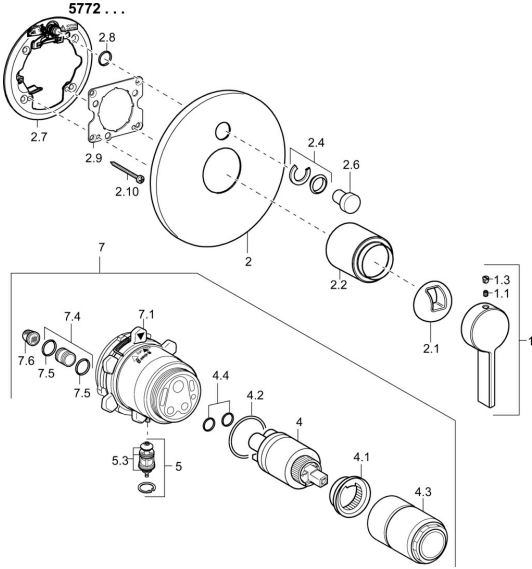

## Spare parts

### SP57729003

	Name	Code
1	Lever Chrome	59914017
1.1	Screw, M5x6, SW2.5	59912617
1.3	Cover plug Chrome	59913762
2	Cover flange, d 170 mm Chrome <b>Discontinued</b>	59914006
2.1	Covering cap Chrome	59914016
2.2	Cover sleeve Chrome	59913375
2.4	Flow limiting cap	59912924
2.6	Push button Chrome <b>Discontinued</b>	59912925
2.7	Supporting plate	59913378
2.8	O-ring, d 7.65x1.78	59902337
2.9	Fixing plate	59913034
2.10	Screw, M4.5x80	59912890
4	Cartridge, 3.5 Classic	59913075
4	Cartridge, 3.5 Eco	59912324
4.1	Temperature adjustment limiter	59912325
4.2	O-ring, d 28.24x2.62 <b>Discontinued</b>	59912590
4.3	Screw sleeve, M38x1	59912115
4.4	O-ring, d 10.10x1.60 <b>Discontinued</b>	59905072
5	Diverter	59912985
5.3	Sealing kit <b>Discontinued</b>	59912997
7	Functional unit, 3.5 (2011-) <b>Discontinued</b>	59913380
7	Functional unit, H/C reversed	59912978
7.1	Blind nut	59912984
7.4	Connection nipple, (2014-)	59913885
7.5	O-ring, d 14x2	59912982
7.6	Strainer	59913126
N.I.	Raising kit, 20 mm	59912754