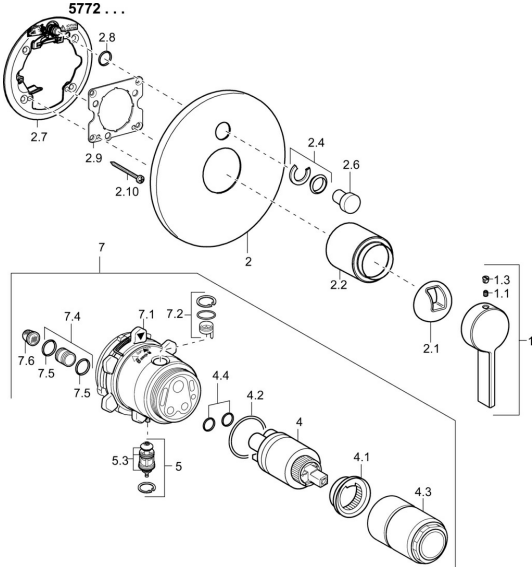

EAN: 4015474263390
static.hansa.com/57723003

Spare parts

SP57723003

	Name	Code
1	Lever Chrome	59914017
1.1	Screw, M5x6, SW2.5	59912617
1.3	Cover plug Chrome	59913762
2	Cover flange, d 170 mm Chrome Discontinued	59914006
2.1	Covering cap Chrome	59914016
2.2	Cover sleeve Chrome	59913375
2.4	Flow limiting cap	59912924
2.6	Push button Chrome Discontinued	59912925
2.7	Supporting plate	59913378
2.8	O-ring, d 7.65x1.78	59902337
2.9	Fixing plate	59913034
2.10	Screw, M4.5x80	59912890
4	Cartridge, 3.5 Classic	59913075
4	Cartridge, 3.5 Eco	59912324
4.1	Temperature adjustment limiter	59912325
4.2	O-ring, d 28.24x2.62 Discontinued	59912590
4.3	Screw sleeve, M38x1	59912115
4.4	O-ring, d 10.10x1.60 Discontinued	59905072
5	Diverter	59912985
5.3	Sealing kit Discontinued	59912997
7	Functional unit, 3.5 Discontinued	59913379
7	Functional unit, H/C reversed	59912978
7.1	Blind nut	59912984
7.2	Valve	59912986
7.4	Connection nipple, (2014-)	59913885
7.5	O-ring, d 14x2	59912982
7.6	Strainer	59913126
N.I.	Raising kit, 20 mm	59912754