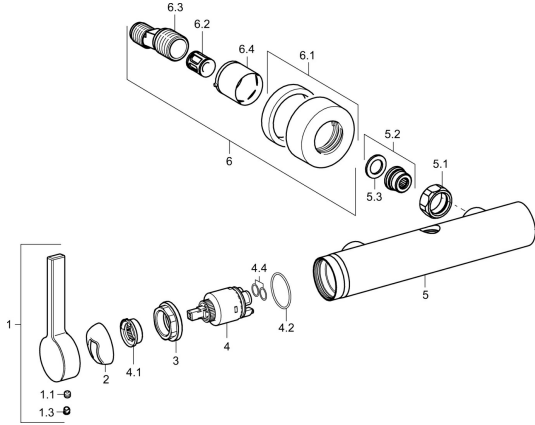

EAN: 4015474264373
static.hansa.com/57719173

Spare parts

SP57719173

	Name	Code
1	Lever Chrome	59914019
1.1	Screw, M5x6, SW2.5	59912617
1.3	Cover plug Chrome	59913762
2	Covering cap Chrome	59914016
3	Screw, M4x1, SW3/4	59913365
4	Cartridge, 3.5 Classic	59913075
4	Cartridge, 3.5 Eco	59912324
4.1	Temperature adjustment limiter	59912325
4.2	O-ring, d 28.24x2.62 Discontinued	59912590
4.4	O-ring, d 10.10x1.60 Discontinued	59905072
5.1	Connection nut, G3/4, AF30	59902230
5.2	Connector	59913400
5.3	Retaining ring, 23.9x15.2x2	59902689
6.1	Cover flange Chrome	59913432
6.2	Silencer	59904792
6.3	Eccentric connector, G3/4xG1/2, DN15	59910254
6.4	Cover sleeve Chrome	59912651
N.I.	Key, SW30/34	59912108