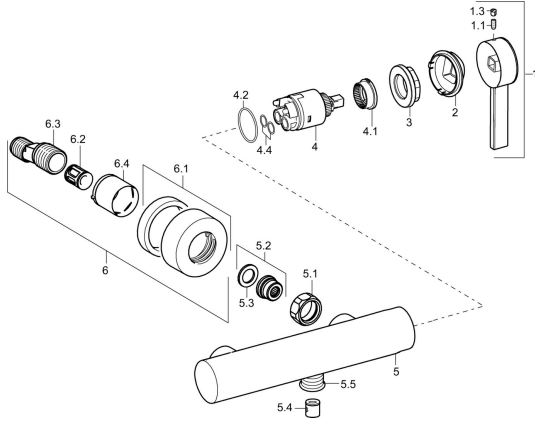

EAN: 4015474263369
static.hansa.com/57710173

Spare parts

SP57710173

	Name	Code
1	Lever Chrome Discontinued	59914018
1.1	Screw, M5x6, SW2.5	59912617
1.3	Cover plug Chrome	59913762
2	Covering cap Chrome	59914016
3	Screw, M4x1, SW3/4	59913365
4	Cartridge, 3.5 Eco	59912324
4	Cartridge, 3.5 Classic	59913075
4.1	Temperature adjustment limiter	59912325
4.2	O-ring, d 28.24x2.62 Discontinued	59912590
4.4	O-ring, d 10.10x1.60 Discontinued	59905072
5.1	Connection nut, G3/4, AF30	59902230
5.2	Connector	59913400
5.3	Retaining ring, 23.9x15.2x2	59902689
5.4	Non-return valve	59905714
5.5	Thread nipple, G1/2xM18x1	59911384
6.1	Cover flange Chrome	59913432
6.2	Silencer	59904792
6.3	Eccentric connector, G3/4xG1/2, DN15	59910254
6.4	Cover sleeve Chrome	59912651
N.I.	Key, SW30/34	59912108