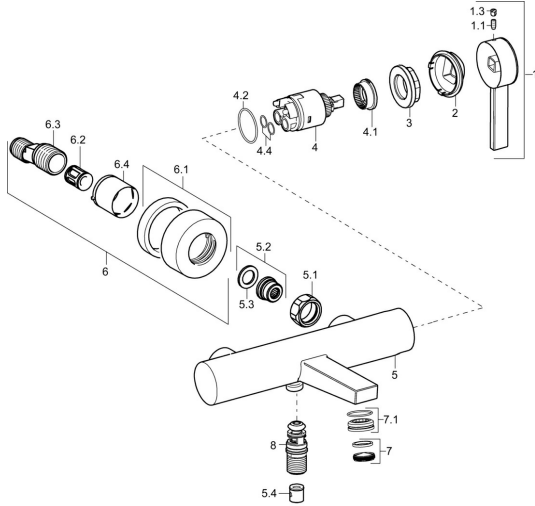

EAN: 4015474263376
static.hansa.com/57702103

Spare parts

SP57702103

	Name	Code
1	Lever Chrome Discontinued	59914018
1.1	Screw, M5x6, SW2.5	59912617
1.3	Cover plug Chrome	59913762
2	Covering cap Chrome	59914016
3	Screw, M4x1, SW3/4	59913365
4	Cartridge, 3.5 Eco	59912324
4	Cartridge, 3.5 Classic	59913075
4.1	Temperature adjustment limiter	59912325
4.2	O-ring, d 28.24x2.62 Discontinued	59912590
4.3	O-ring, d 10.10x1.60 Discontinued	59905072
5.1	Connection nut, G3/4, AF30	59902230
5.2	Connector	59913400
5.3	Retaining ring, 23.9x15.2x2	59902689
5.4	Non-return valve	59905714
6.1	Cover flange Chrome	59913432
6.2	Silencer	59904792
6.3	Eccentric connector, G3/4xG1/2, DN15	59910254
6.4	Cover sleeve Chrome	59912651
7	Aerator, M24x1	59913132
7.1	Fitting ring for aerator	59914007
8	Diverter Chrome	59913101