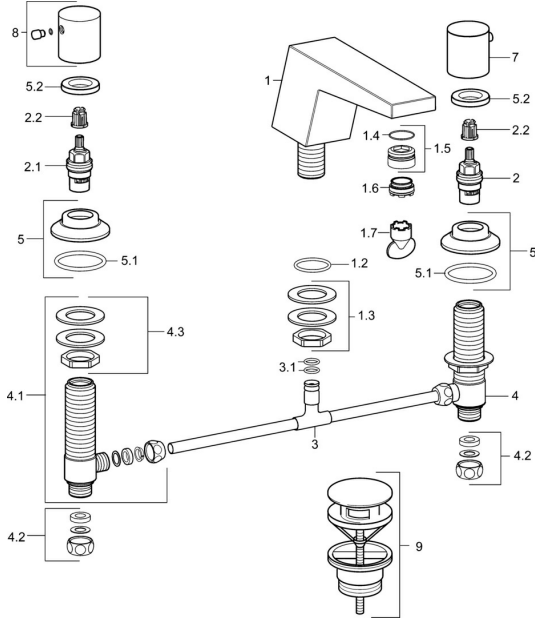

## Spare parts

### SP57682103

	Name	Code
1.2	O-ring, d 36.09x d 3.53	59913396
1.3	Fixing nut kit Chrome	59910705
1.5	Fitting ring for aerator	59914007
1.6	Aerator, M24x1 HC SSR-STD	59914015
1.7	Key for aerator, SLIM AIR	59914013
2	Headpart, G1/2	59913457
2.1	Headpart, G1/2, SW17	59913224
2.2	Adapter White	59910235
3	T-connector	59910687
3.1	O-ring, d 11x2 <span style="background-color: #cccccc;">Discontinued</span>	59910686
4	Valve, G1/2xG1/2 <span style="background-color: #cccccc;">Discontinued</span>	59913453
4.1	Valve, G1/2xG1/2 <span style="background-color: #cccccc;">Discontinued</span>	59913455
4.2	Sealing kit <span style="background-color: #cccccc;">Discontinued</span>	59910707
4.3	Screw sleeve <span style="background-color: #cccccc;">Discontinued</span>	59913454
5	Cover flange, d 55 mm Chrome <span style="background-color: #cccccc;">Discontinued</span>	59913731
5.2	Tightening nut, d35.5xM24x1	59912023
7	Handle, COLD	59913337
8	Handle, HOT	59913336
9	Rapid pop-up waste Chrome	59913988