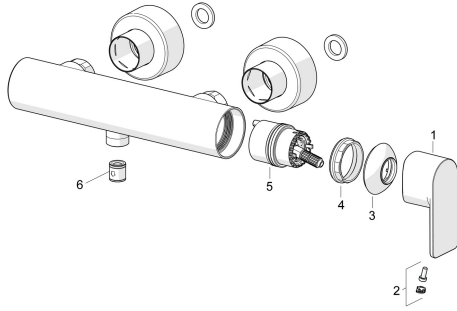

EAN: 4057304015366
static.hansa.com/57670173

Spare parts

SP57670173

	Name	Code
01	Lever Chrome	1009774V
02	Symbol plug	59914573
03	Covering cap Chrome	59914649
04	Tightening nut, M42x1.5, SW 38	59914128
05	Cartridge	59914665
06	Non-return valve	59905714