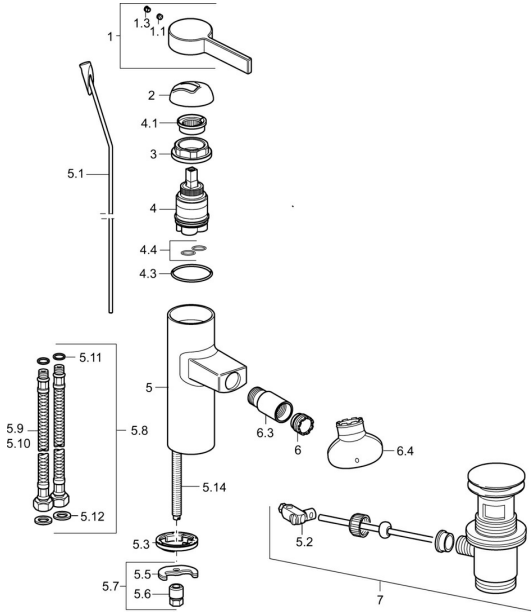

EAN: 4015474263352
static.hansa.com/57663203

Spare parts

SP57663203

	Name	Code
1	Lever Chrome	59914017
1.1	Screw, M5x6, SW2.5	59912617
1.3	Cover plug Chrome	59913762
2	Covering cap Chrome	59914016
3	Screw, M42x1, SW34	59913365
4	Cartridge, 3.5 Eco	59912324
4	Cartridge, 3.5 Classic	59913075
4.1	Temperature adjustment limiter	59912325
4.3	O-ring, d 28.24x2.62 Discontinued	59912590
4.4	O-ring, d 10.10x1.60 Discontinued	59905072
5.1	Pop-up operating rod Chrome	59913652
5.2	Swivel joint	59904624
5.3	Bottom seal	59914591
5.5	Fixing plate	59904765
5.6	Screw, M8x1, SW13	59904766
5.7	Fixing set	59910749
5.8	Flexible pipe, L=430, G3/8-M10x1 RH Discontinued	59913213
5.9	Flexible pipe, L=430, G3/8-M10x1	59912515
5.11	O-ring, d 7.65x1.78	59902337
5.12	Gasket, 9.5x14.4x2	59912551
5.14	Fixing screw, M8x1, L=140	59912474
6	Aerator, M18.5x1, TJ	59913366
6.3	Swivel joint, M18.5x1 Chrome	59913370
6.4	Key for aerator, M18.5	59913367
7	Pop-up waste Chrome	59911441
N.I.	Key, SW30/34	59912108