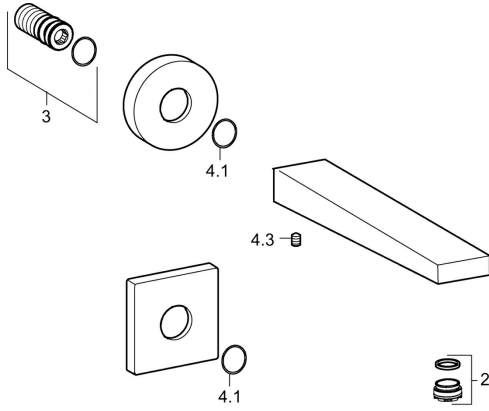

EAN: 4057304015717
static.hansa.com/5765210033

Reserveonderdelen

SP5765210033

| | Naam | Code |
|-----|-----------------------------|----------|
| 2 | Mousseur, M24x1 | 59913132 |
| 2.2 | Schuimstralersleutel, M24x1 | 59913134 |
| 3 | Schroefdraad tepel | 59913658 |
| 4.1 | O-ring, d 26x2 | 59913423 |
| 4.3 | Schroef, M5x6, SW2.5 | 59912617 |