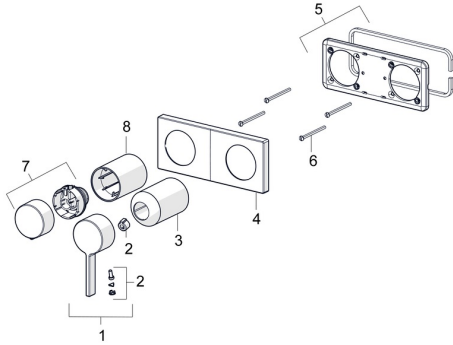

## Spare parts

### SP57649583

	Name	Code
01	Lever Chrome	1003930V
02	Symbol plug	59914573
03	Cover sleeve Chrome	59914572
04	Cover plate Chrome <b>Discontinued</b>	59914702
05	Cover plate holder	59913697
06	Screw, M4x55	59913698
07	Flow control handle Chrome <b>Discontinued</b>	59914703
08	Cover sleeve Chrome	59914671