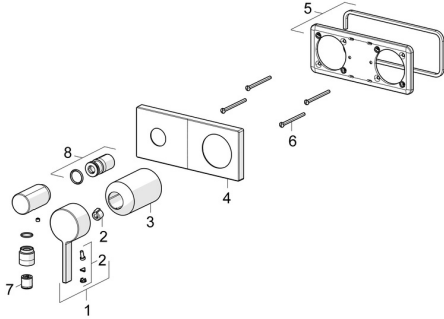

## Spare parts

### SP57639583

	Name	Code
01	Lever Chrome	1003930V
02	Symbol plug	59914573
03	Cover sleeve Chrome	59914572
04	Cover plate, 175x75 Chrome	59913866
05	Cover plate holder	59913697
06	Screw, M4x55	59913698
07	Non-return valve	59905714
08	Threaded sleeve, G1/2	59913865