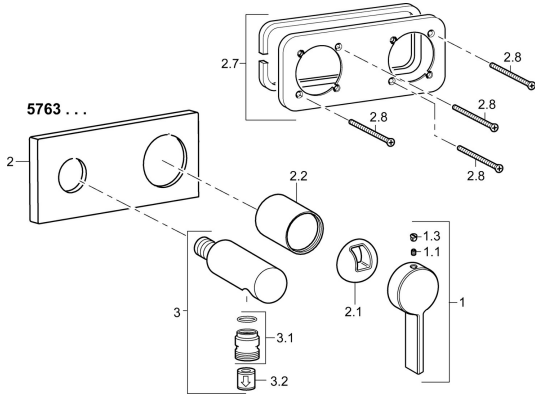

EAN: 4015474262201
static.hansa.com/57639503

Spare parts

SP57639503

	Name	Code
1	Lever Chrome	59914017
1.1	Screw, M5x6, SW2.5	59912617
1.3	Cover plug Chrome	59913762
2	Cover flange, 175x75 mm Chrome Discontinued	59913699
2.1	Covering cap Chrome	59914016
2.2	Cover sleeve Chrome	59913375
2.7	Cover plate holder	59913697
2.8	Screw, M4x55	59913698
3	Wall coupling Chrome Discontinued	59913700
3.1	Thread nipple, G1/2xM18x1	59911384
3.2	Non-return valve	59905714
N.I.	Raising kit, 20 mm	59913590