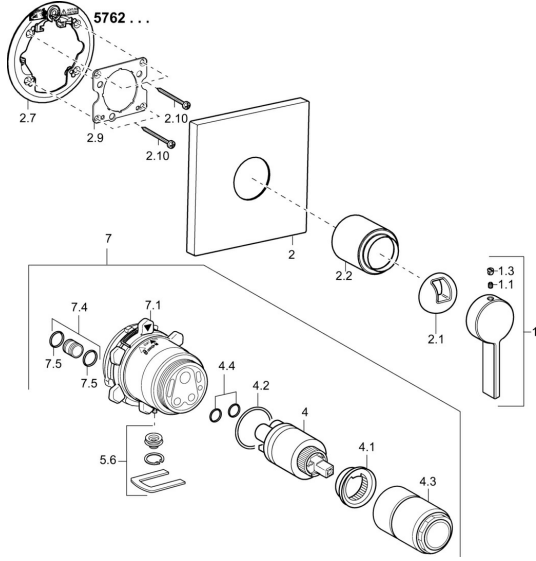

EAN: 4015474262195
static.hansa.com/57629003

Spare parts

SP57629003

	Name	Code
1	Lever Chrome	59914017
1.1	Screw, M5x6, SW2.5	59912617
1.3	Cover plug Chrome	59913762
2	Cover plate, 150x150 Chrome Discontinued	59913373
2.1	Covering cap Chrome	59914016
2.2	Cover sleeve Chrome	59913375
2.7	Supporting plate Discontinued	59913374
2.9	Fixing plate	59913034
2.10	Screw, M4.5x80	59912890
4	Cartridge, 3.5 Classic	59913075
4	Cartridge, 3.5 Eco	59912324
4.1	Temperature adjustment limiter	59912325
4.2	O-ring, d 28.24x2.62 Discontinued	59912590
4.3	Screw sleeve, M38x1	59912115
4.4	O-ring, d 10.10x1.60 Discontinued	59905072
5.5	Plug	59912981
7	Functional unit, H/C reversed	59912978
7	Functional unit, 3.5, (2011-) Discontinued	59913376
7.1	Blind nut	59912984
7.4	Connection nipple, (2014-)	59913885
7.5	O-ring, d 14x2	59912982
N.I.	Raising kit, 20 mm	59912754