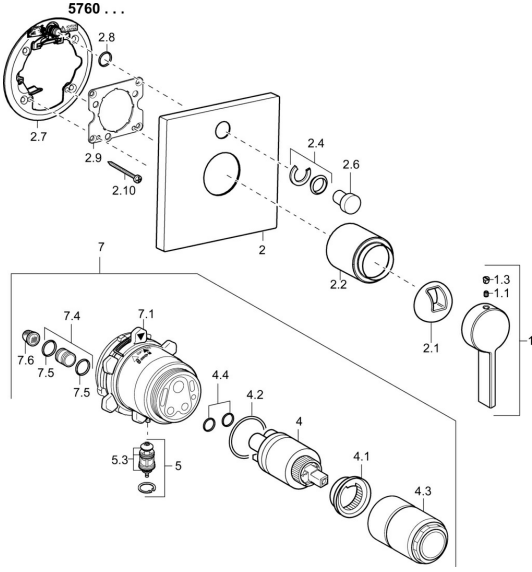

EAN: 4015474262164
static.hansa.com/57609003

Spare parts

SP57609003

	Name	Code
1	Lever Chrome	59914017
1.1	Screw, M5x6, SW2.5	59912617
1.3	Cover plug Chrome	59913762
2	Cover plate, 150x150 Chrome	59913377
2.1	Covering cap Chrome	59914016
2.2	Cover sleeve Chrome	59913375
2.4	Flow limiting cap	59912924
2.6	Push button Chrome Discontinued	59912925
2.7	Supporting plate	59913378
2.8	O-ring, d 7.65x1.78	59902337
2.9	Fixing plate	59913034
2.10	Screw, M4.5x80	59912890
4	Cartridge, 3.5 Classic	59913075
4	Cartridge, 3.5 Eco	59912324
4.1	Temperature adjustment limiter	59912325
4.2	O-ring, d 28.24x2.62 Discontinued	59912590
4.3	Screw sleeve, M38x1	59912115
4.4	O-ring, d 10.10x1.60 Discontinued	59905072
5	Diverter	59912985
5.3	Sealing kit Discontinued	59912997
7	Functional unit, 3.5 (2011-) Discontinued	59913380
7	Functional unit, H/C reversed	59912978
7.1	Blind nut	59912984
7.4	Connection nipple, (2014-)	59913885
7.5	O-ring, d 14x2	59912982
7.6	Strainer	59913126
N.I.	Raising kit, 20 mm	59912754