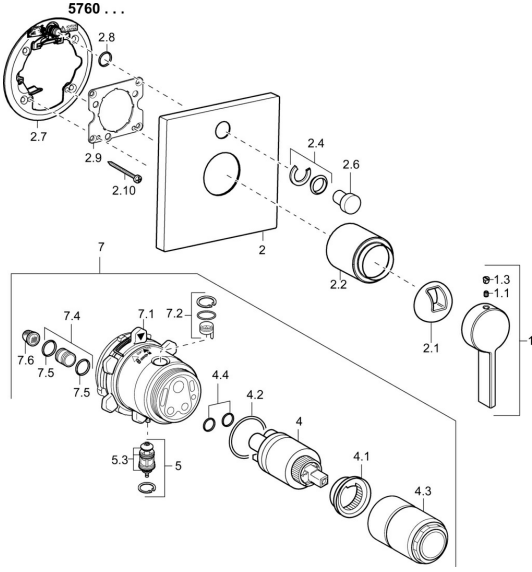

EAN: 4015474262232
static.hansa.com/57603003

Spare parts

SP57603003

	Name	Code
1	Lever Chrome	59914017
1.1	Screw, M5x6, SW2.5	59912617
1.3	Cover plug Chrome	59913762
2	Cover plate, 150x150 Chrome	59913377
2.1	Covering cap Chrome	59914016
2.2	Cover sleeve Chrome	59913375
2.4	Flow limiting cap	59912924
2.6	Push button Chrome Discontinued	59912925
2.7	Supporting plate	59913378
2.8	O-ring, d 7.65x1.78	59902337
2.9	Fixing plate	59913034
2.10	Screw, M4.5x80	59912890
3.1	Connection nipple, (2014-)	59913885
4	Cartridge, 3.5 Eco	59912324
4	Cartridge, 3.5 Classic	59913075
4.1	Temperature adjustment limiter	59912325
4.2	O-ring, d 28.24x2.62 Discontinued	59912590
4.3	Screw sleeve, M38x1	59912115
4.4	O-ring, d 10.10x1.60 Discontinued	59905072
5	Diverter	59912985
5.3	Sealing kit Discontinued	59912997
7	Functional unit, H/C reversed	59912978
7	Functional unit, 3.5 Discontinued	59913379
7.1	Blind nut	59912984
7.2	Valve	59912986
7.4	Connection nipple, (2014-)	59913885
7.5	O-ring, d 14x2	59912982
7.6	Strainer	59913126
N.I.	Raising kit, 20 mm	59912754