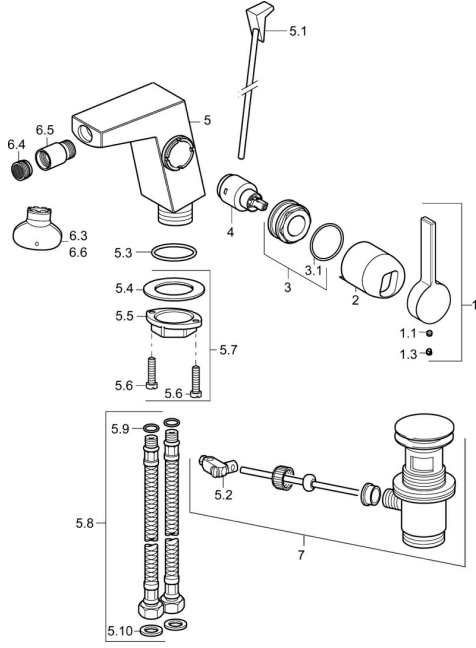

## Spare parts

### SP57583203

	Name	Code
1	Lever Chrome	59914010
1.1	Screw, M5x6, SW2.5	59912617
1.3	Cover plug Chrome	59913762
2	Covering cap Chrome <b>Discontinued</b>	59914011
3	Nut, M32x1, SW30 <b>Discontinued</b>	59914012
4	Cartridge, 2.5	59913914
5.1	Pop-up operating rod Chrome <b>Discontinued</b>	59914014
5.2	Swivel joint	59904624
5.3	O-ring, 35x2.5	59905020
5.7	Fixing set	59913371
5.8	Hose, M8x1, G3/8, L=480 <b>Discontinued</b>	59914008
5.9	O-ring, 6x1.4	59913266
5.10	Gasket, 9.5x14.4x2	59912551
6.4	Aerator, M18.5x1, TJ	59913366
6.5	Swivel joint, M18.5x1 Chrome	59913370
6.6	Key for aerator, M18.5	59913367
7	Pop-up waste Chrome	59911441