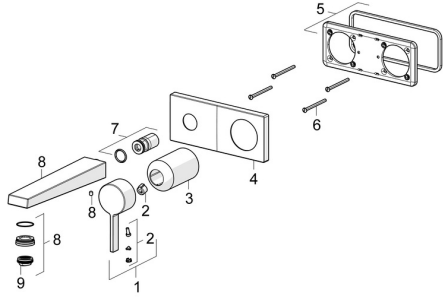

EAN: 4057304014765
static.hansa.com/57572183

Spare parts

SP57572183

	Name	Code
01	Lever Chrome	1003930V
02	Symbol plug	59914573
03	Cover sleeve Chrome	59914572
04	Cover plate, 175x75 Chrome	59913866
05	Cover plate holder	59913697
06	Screw, M4x55	59913698
07	Threaded sleeve, G1/2	59913865
08	Spout Chrome	59914021
09	Aerator, M24x1 HC SSR-STD	59914015