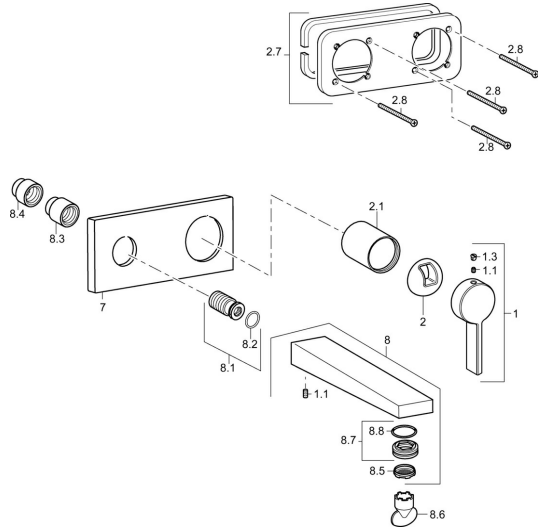

EAN: 4015474262126
static.hansa.com/57572103

Spare parts

SP57572103

	Name	Code
1	Lever Chrome	59914017
1.1	Screw, M5x6, SW2.5	59912617
1.3	Cover plug Chrome	59913762
2	Covering cap Chrome	59914016
2.1	Cover sleeve Chrome	59913375
2.7	Cover plate holder	59913697
2.8	Screw, M4x55	59913698
7	Cover flange Chrome	59914022
8	Spout Chrome	59914021
8.1	Threaded sleeve, G1/2	59913865
8.3	Extension screw kit, G1/2, SW12, 20 mm	59913864
8.4	Extension screw kit, G1/2, SW12, 15 mm	59913863
8.5	Aerator, M24x1 HC SSR-STD	59914015
8.6	Key for aerator, SLIM AIR	59914013
8.7	Fitting ring for aerator	59914007