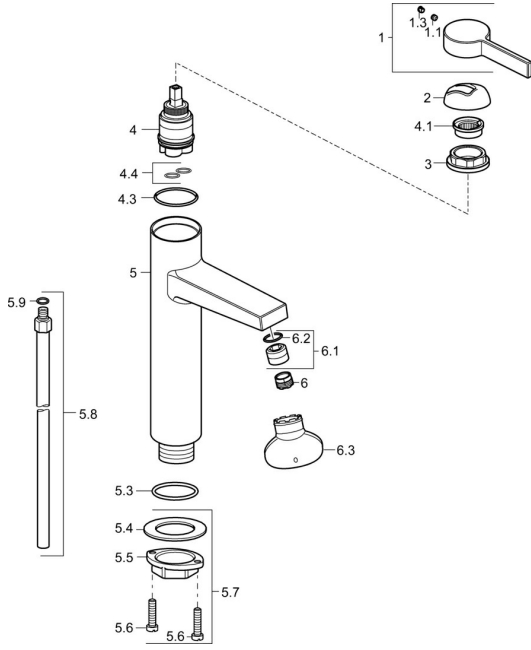

EAN: 4015474263512
static.hansa.com/57562103

Spare parts

SP57562103

	Name	Code
1	Lever Chrome	59914017
1.1	Screw, M5x6, SW2.5	59912617
1.3	Cover plug Chrome	59913762
2	Covering cap Chrome	59914016
3	Screw, M4x1, SW3/4	59913365
4	Cartridge, 3.5 Eco	59912324
4	Cartridge, 3.5 Classic	59913075
4.1	Temperature adjustment limiter	59912325
4.3	O-ring, d 28.24x2.62 Discontinued	59912590
4.4	O-ring, d 10.10x1.60 Discontinued	59905072
5.3	O-ring, d 36.09x d 3.53	59913396
5.7	Fixing set	59913371
5.8	Pipe, M10x1640 Discontinued	59913372
5.9	O-ring, d 7.65x1.78	59902337
6	Aerator, M18.5x1, TJ	59913366
6.1	Fitting ring for aerator Chrome	59913654
6.3	Key for aerator, M18.5	59913367
N.I.	Key, SW30/34	59912108