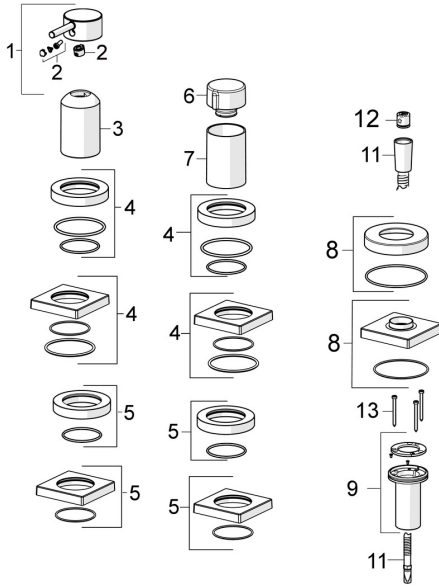

EAN: 4057304014628
static.hansa.com/57319411

Spare parts

SP57319412

	Name	Code
01	Lever Chrome	1006310V
02	Symbol plug	59914573
03	Cover sleeve Chrome	59914572
04	Cover plate, d 72 mm, for Compact Chrome	59914667
04	Cover flange, 75x75 mm Chrome	59914213
05	Cover plate, d 72 mm Chrome	59914668
05	Cover flange, 75x75 mm Chrome	59914214
06	Flow control handle Chrome	59914669
07	Cover sleeve Chrome	59914671
08	Cover flange, 75x75 mm Chrome	1003885V
08	Cover plate, d 72 mm Chrome	59914672
09	Passing-through bushing	59914673
11	Shower hose, L=1750, G1/2-M12x1 Chrome	59912281
12	Non-return valve	59905714
13	Screw, M4x45	59912291