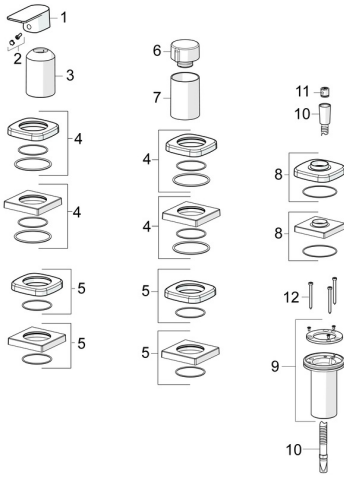

EAN: 4057304015311
static.hansa.com/57319173

Spare parts

SP57319473

	Name	Code
01	Lever Chrome	1009774V
02	Symbol plug	59914573
03	Cover sleeve Chrome	59914572
04	Cover flange, 75x75 mm Chrome	59914213
04	Cover plate, 75x75 mm, for Compact Chrome Discontinued	59914675
05	Cover flange, 75x75 mm Chrome	59914214
05	Cover plate, 75x75 mm Chrome Discontinued	59914676
06	Flow control handle Chrome	59914669
07	Cover sleeve Chrome	59914671
08	Cover flange, 75x75 mm Chrome	1003885V
08	Cover plate, 75x75 mm Chrome Discontinued	59914677
09	Passing-through bushing	59914673
10	Shower hose, L=1750, G1/2-M12x1 Chrome	59912281
11	Non-return valve	59905714
12	Screw, M4x45	59912291