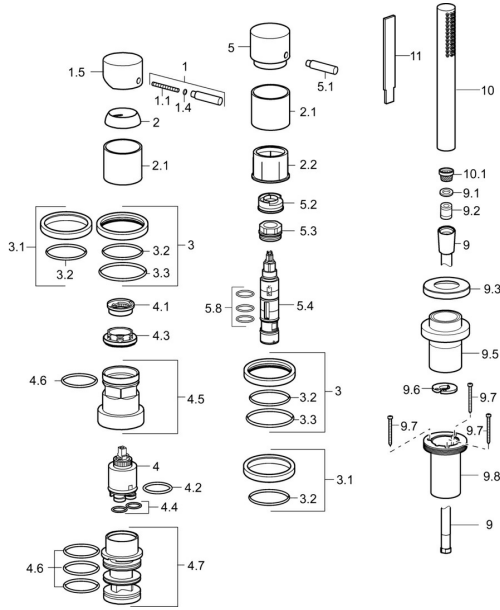

## Spare parts

### SP57319011

	Name	Code
1	Lever, 45 mm, (2011-) Chrome	59913272
1.1	Screw, M5x28, SW2.5	59913273
1.4	O-ring, d 3x1.5	59913100
1.5	Cap, (2011-) Chrome	59913271
2	Covering cap, 33x3 mm Chrome	59912504
2.1	Cover sleeve Chrome	59913275
2.2	Ring	59913285
3	Cover flange, d 72 mm, for Compact	59913276
3.1	Cover flange, d 72 mm	59913277
3.2	O-ring, 49x2	59913279
3.3	O-ring, 60x3	59913280
4	Cartridge, 3.5 Eco	59912324
4	Cartridge, 3.5 Classic	59913075
4.1	Temperature adjustment limiter	59912325
4.2	O-ring, d 28.24x2.62 <b>Discontinued</b>	59912590
4.3	Tightening nut, M40x1	1003409V
4.4	O-ring, d 10.10x1.60 <b>Discontinued</b>	59905072
4.5	Eye screw, M52x1, AF38	59913274
4.6	O-ring, d 40x2	59911507
4.7	Adapter	59913282
5	Diverter knob Chrome	59913283
5.1	Pin, M6, 21 mm Chrome	59913284
5.2	Flow limiter	59911897
5.3	Eye screw, M32x1.5	59911898
5.4	Diverter	59912269
5.8	O-ring kit, d 24x2	59911835
9	Shower hose, L=1750, G1/2-M12x1 Chrome	59912281
9.1	Gasket ring, d 21x12x2	59912304
9.2	Non-return valve	59905714
9.3	Cover flange, M70x1, d 72 mm	59913287
9.5	Holder Chrome	59913289
9.6	Disk	59912337
9.7	Screw, M4x45	59912291
9.8	Passing-through bushing	59913288
10	Hand shower <b>Discontinued</b>	59913286
10.1	Flow limiter	59912777
N.I.	Raising kit, 30 mm, HM 3.5 (-2015)	59913189
N.I.	Raising kit, 30 mm	59913190
N.I.	Extension screw kit, (2015-)	59914337