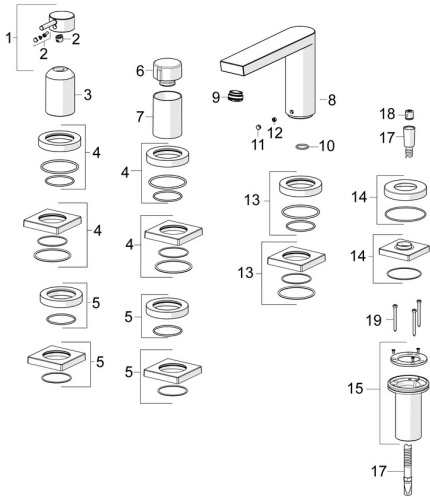

EAN: 4057304014536
static.hansa.com/57302421
Spare parts

SP57302421

	Name	Code
01	Lever Chrome	1006310V
02	Symbol plug	59914573
03	Cover sleeve Chrome	59914572
04	Cover plate, d 72 mm, for Compact Chrome	59914667
04	Cover flange, 75x75 mm Chrome	59914213
05	Cover flange, 75x75 mm Chrome	59914214
05	Cover plate, d 72 mm Chrome	59914668
06	Flow control handle Chrome	59914669
07	Cover sleeve Chrome	59914671
08	Spout, L=178 Discontinued	59913290
09	Aerator, M24x1 STD D CC-XT	59913760
10	O-ring, d 18x2	59913291
11	Cover plug Chrome	59911840
12	Screw, M6x9.5	59901609
13	Cover plate, d 72 mm Chrome Discontinued	59913278
13	Cover flange, 75x75 mm Chrome Discontinued	59914211
14	Cover plate, d 72 mm Chrome	59914672
14	Cover flange, 75x75 mm Chrome	1003885V
15	Passing-through bushing	59914673
17	Shower hose, L=1750, G1/2-M12x1 Chrome	59912281
18	Non-return valve	59905714
19	Screw, M4x45	59912291