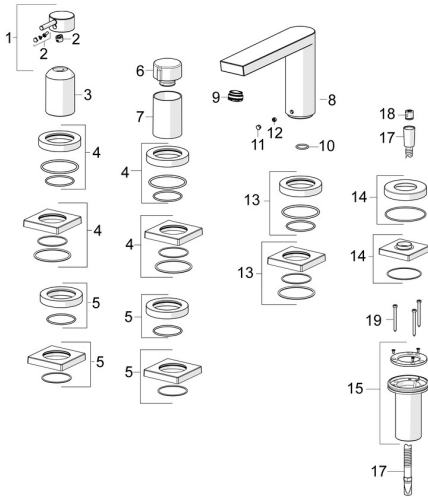

EAN: 4057304014543
static.hansa.com/57302411

Spare parts

SP57302421

	Name	Code
01	Lever Chrome	1006310V
02	Symbol plug	59914573
03	Cover sleeve Chrome	59914572
04	Cover plate, d 72 mm, for Compact Chrome	59914667
04	Cover flange, 75x75 mm Chrome	59914213
05	Cover flange, 75x75 mm Chrome	59914214
05	Cover plate, d 72 mm Chrome	59914668
06	Flow control handle Chrome	59914669
07	Cover sleeve Chrome	59914671
08	Spout, L=178 Discontinued	59913290
09	Aerator, M24x1 STD D CC-XT	59913760
10	O-ring, d 18x2	59913291
11	Cover plug Chrome	59911840
12	Screw, M6x9.5	59901609
13	Cover plate, d 72 mm Chrome Discontinued	59913278
13	Cover flange, 75x75 mm Chrome Discontinued	59914211
14	Cover plate, d 72 mm Chrome	59914672
14	Cover flange, 75x75 mm Chrome	1003885V
15	Passing-through bushing	59914673
17	Shower hose, L=1750, G1/2-M12x1 Chrome	59912281
18	Non-return valve	59905714
19	Screw, M4x45	59912291