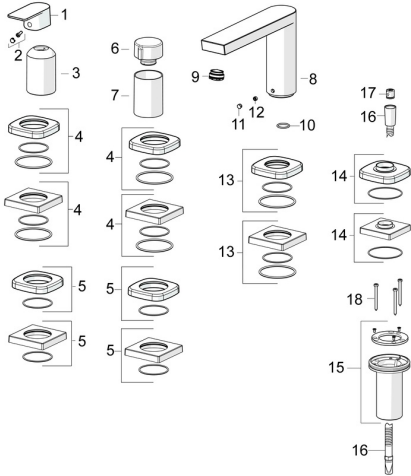

EAN: 4057304015304
static.hansa.com/57302173

Spare parts

SP57302473

	Name	Code
01	Lever Chrome	1009774V
02	Symbol plug	59914573
03	Cover sleeve Chrome	59914572
04	Cover flange, 75x75 mm Chrome	59914213
04	Cover plate, 75x75 mm, for Compact Chrome	59914675
	Discontinued	
05	Cover flange, 75x75 mm Chrome	59914214
05	Cover plate, 75x75 mm Chrome	Discontinued 59914676
06	Flow control handle Chrome	59914669
07	Cover sleeve Chrome	59914671
08	Spout, L=178	Discontinued 59913290
09	Aerator, M24x1 STD D CC-XT	59913760
10	O-ring, d 18x2	59913291
11	Cover plug Chrome	59911840
12	Screw, M6x9.5	59901609
13	Cover flange, 75x75 mm Chrome	Discontinued 59914211
13	Cover plate, 75x75 mm Chrome	Discontinued 59914678
14	Cover flange, 75x75 mm Chrome	1003885V
14	Cover plate, 75x75 mm Chrome	Discontinued 59914677
15	Passing-through bushing	59914673
16	Shower hose, L=1750, G1/2-M12x1 Chrome	59912281
17	Non-return valve	59905714
18	Screw, M4x45	59912291