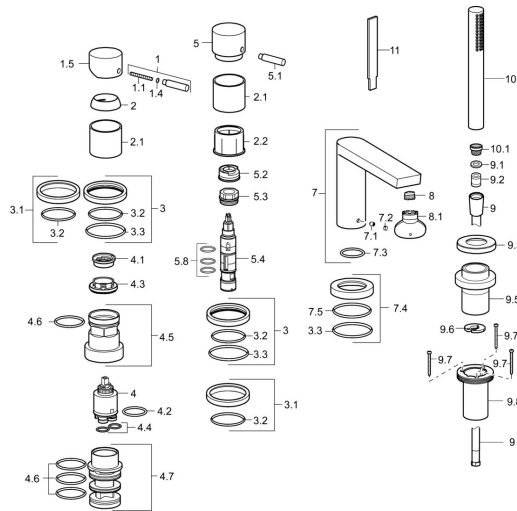

EAN: 4015474162990
static.hansa.com/57302011

Spare parts

SP57302011

	Name	Code
1	Lever, 45 mm, (2011-) Chrome	59913272
1.1	Screw, M5x28, SW2.5	59913273
1.4	O-ring, d 3x1.5	59913100
1.5	Cap, (2011-) Chrome	59913271
2	Covering cap, 33x3 mm Chrome	59912504
2.1	Cover sleeve Chrome	59913275
2.2	Ring	59913285
3	Cover flange, d 72 mm, for Compact	59913276
3.1	Cover flange, d 72 mm	59913277
3.2	O-ring, 49x2	59913279
3.3	O-ring, 60x3	59913280
4	Cartridge, 3.5 Eco	59912324
4	Cartridge, 3.5 Classic	59913075
4.1	Temperature adjustment limiter	59912325
4.2	O-ring, d 28.24x2.62 Discontinued	59912590
4.3	Tightening nut, M40x1	1003409V
4.4	O-ring, d 10.10x1.60 Discontinued	59905072
4.5	Eye screw, M52x1, AF38	59913274
4.6	O-ring, d 40x2	59911507
4.7	Adapter	59913282
5	Diverter knob Chrome	59913283
5.1	Pin, M6, 21 mm Chrome	59913284
5.2	Flow limiter	59911897
5.3	Eye screw, M32x1.5	59911898
5.4	Diverter	59912269
5.8	O-ring kit, d 24x2	59911835
7	Spout, L=178 Discontinued	59913290
7.1	Screw, M6x9.5	59901609
7.2	Cover plug Chrome	59911840
7.3	O-ring, d 18x2	59913291
7.4	Cover plate, d 72 mm Chrome Discontinued	59913278
7.5	O-ring, 41x2 Discontinued	59913281
8	Aerator, M24x1 C	59913131
8.1	Key for aerator, M24x1	59913134
9	Shower hose, L=1750, G1/2-M12x1 Chrome	59912281
9.1	Gasket ring, d 21x12x2	59912304
9.2	Non-return valve	59905714
9.3	Cover flange, M70x1, d 72 mm	59913287
9.5	Holder Chrome	59913289
9.6	Disk	59912337
9.7	Screw, M4x45	59912291
9.8	Passing-through bushing	59913288
10	Hand shower Discontinued	59913286
10.1	Flow limiter	59912777
11	Tool Discontinued	59912277
N.I.	Raising kit, 30 mm, HM 3.5 (-2015)	59913189
N.I.	Raising kit, 30 mm	59913190
N.I.	Extension screw kit, (2015-)	59914337