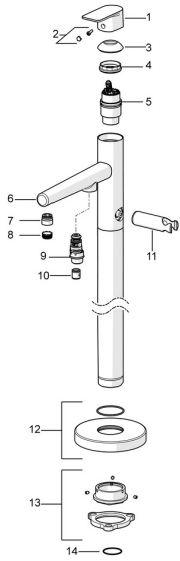

## Spare parts

### SP57252073

	Name	Code
01	Lever Chrome	1009774V
02	Symbol plug	59914573
03	Covering cap Chrome	59914649
04	Tightening nut, M42x1.5, SW 38	59914128
05	Cartridge, 4.0 Classic	59914129
06	Spout Chrome <b>Discontinued</b>	59914661
07	Fitting ring for aerator Chrome	59914645
07	Fitting ring for aerator, M24x1, SW17, (2019-)	59914744
08	Aerator, M24x1	59913132
08	Aerator, M18.5x1	59914662
09	Diverter	59914663
10	Non-return valve	59905714
11	Hand shower holder Chrome <b>Discontinued</b>	59913718
12	Cover plate Chrome <b>Discontinued</b>	59914664
13	Fixing set <b>Discontinued</b>	59913723
14	O-ring, d 35x2	59913715