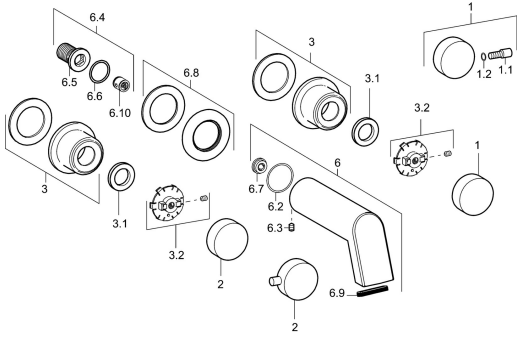

EAN: 4015474162983
static.hansa.com/57222103

Spare parts

SP57212103

	Name	Code
1	Handle, COLD	59913269
1	Lever Discontinued	59913194
1.2	O-ring, d 4x1	59902331
2	Lever Discontinued	59913193
2	Handle, HOT	59913270
3	Cover flange, d 65 mm	59913268
3.1	Tightening nut, d35.5xM24x1	59912023
3.2	Ring Discontinued	59913267
6	Spout, L=160 Chrome	59913174
6	Spout, L=240 Chrome	59913175
6.2	O-ring, 34x2	59912533
6.3	Screw, M6x9 Discontinued	59911237
6.4	Connection nipple, G1/2	59911229
6.6	O-ring, d 25x2.5	59905053
6.7	Flow limiter, 4L/min	59912951
6.8	Cover flange, d 65 mm Chrome Discontinued	59913109
6.9	Aerator	59913082
6.10	Non-return valve	59905714
N.I.	Raising kit, 80 mm	59910424