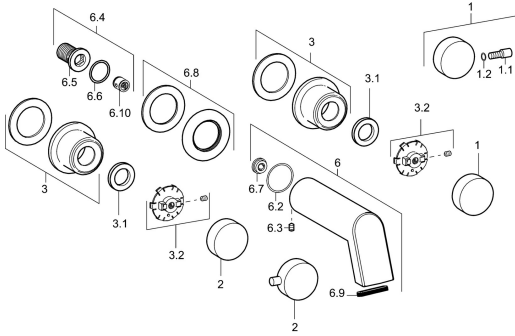

EAN: 4015474162969
static.hansa.com/57212103

Spare parts

SP57212103

	Name	Code
1	Handle, COLD	59913269
1	Lever Discontinued	59913194
1.2	O-ring, d 4x1	59902331
2	Lever Discontinued	59913193
2	Handle, HOT	59913270
3	Cover flange, d 65 mm	59913268
3.1	Tightening nut, d35.5xM24x1	59912023
3.2	Ring Discontinued	59913267
6	Spout, L=160 Chrome	59913174
6	Spout, L=240 Chrome	59913175
6.2	O-ring, 34x2	59912533
6.3	Screw, M6x9 Discontinued	59911237
6.4	Connection nipple, G1/2	59911229
6.6	O-ring, d 25x2.5	59905053
6.7	Flow limiter, 4L/min	59912951
6.8	Cover flange, d 65 mm Chrome Discontinued	59913109
6.9	Aerator	59913082
6.10	Non-return valve	59905714
N.I.	Raising kit, 80 mm	59910424