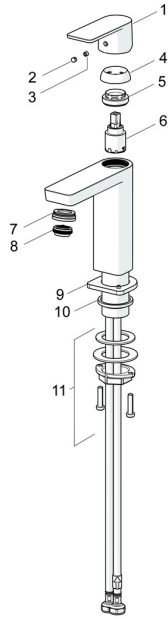

EAN: 4057304018251
static.hansa.com/571822730005

Spare parts

SP57192273

	Name	Code
01	Lever Chrome	1006412V
02	Cover plug Chrome	59913762
03	Screw, M5x8, SW2.5	59904755
04	Covering cap Chrome	59913957
05	Tightening nut, M32x1, SW24	59913958
06	Cartridge, 2.5	59913914
07	Fitting ring for aerator, M24x1, SW17, (2019-)	59914744
08	Aerator, M24x1 HC SSR-STD	59914015
09	Cover flange Chrome	1006394V
10	Bottom seal	59914650
11	Fixing set	59913371