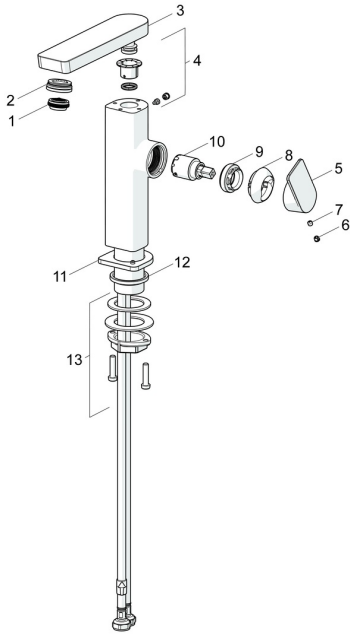

EAN: 4057304018275
static.hansa.com/571522730005

Spare parts

SP57142273

	Name	Code
01	Aerator, M24x1 HC SSR-STD	59914015
02	Fitting ring for aerator, M24x1, SW17, (2019-)	59914744
03	Spout, L=154 Chrome	1006400V
04	Sealing kit	59911884
05	Lever Chrome	1000776V
06	Cover plug Chrome	59913762
07	Screw, M5x8, SW2.5	59904755
08	Covering cap Chrome Discontinued	59914638
09	Tightening nut, M32x1, SW24	59913958
10	Cartridge, 2.5	59913914
11	Cover flange Chrome	1006394V
12	Bottom seal	59914650
13	Fixing set	59913371