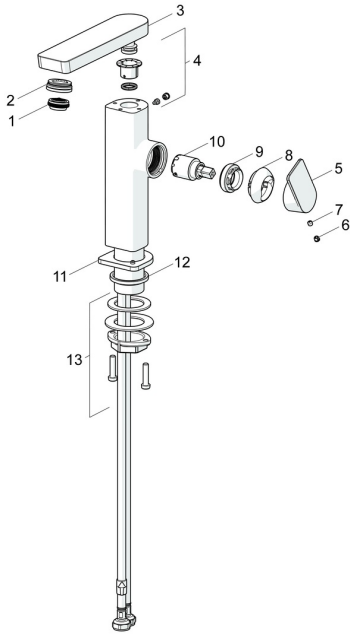

EAN: 4057304018268
static.hansa.com/571522730004

Spare parts

SP57142273

	Name	Code
01	Aerator, M24x1 HC SSR-STD	59914015
02	Fitting ring for aerator, M24x1, SW17, (2019-)	59914744
03	Spout, L=154 Chrome	1006400V
04	Sealing kit	59911884
05	Lever Chrome	1000776V
06	Cover plug Chrome	59913762
07	Screw, M5x8, SW2.5	59904755
08	Covering cap Chrome Discontinued	59914638
09	Tightening nut, M32x1, SW24	59913958
10	Cartridge, 2.5	59913914
11	Cover flange Chrome	1006394V
12	Bottom seal	59914650
13	Fixing set	59913371