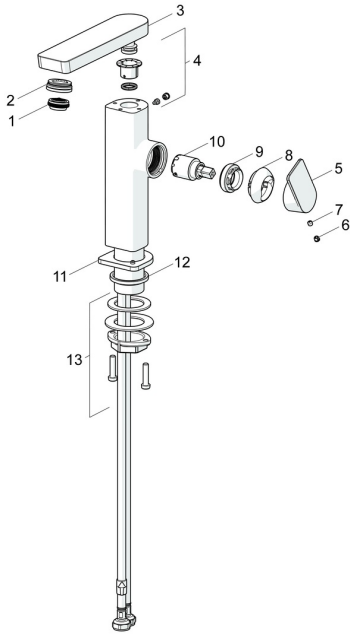

EAN: 4057304015212
static.hansa.com/57152273

Spare parts

SP57142273

	Name	Code
01	Aerator, M24x1 HC SSR-STD	59914015
02	Fitting ring for aerator, M24x1, SW17, (2019-)	59914744
03	Spout, L=154 Chrome	1006400V
04	Sealing kit	59911884
05	Lever Chrome	1000776V
06	Cover plug Chrome	59913762
07	Screw, M5x8, SW2.5	59904755
08	Covering cap Chrome Discontinued	59914638
09	Tightening nut, M32x1, SW24	59913958
10	Cartridge, 2.5	59913914
11	Cover flange Chrome	1006394V
12	Bottom seal	59914650
13	Fixing set	59913371