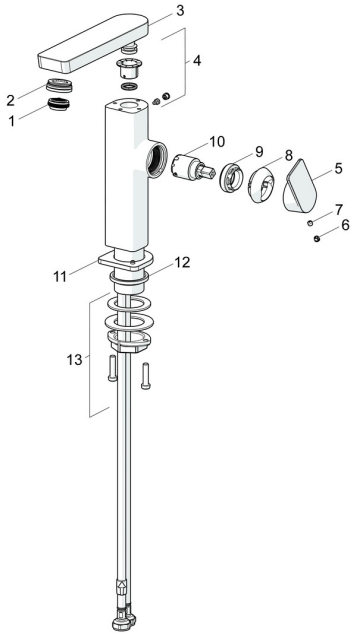

EAN: 4057304015229
static.hansa.com/57142273

Spare parts

SP57142273

	Name	Code
01	Aerator, M24x1 HC SSR-STD	59914015
02	Fitting ring for aerator, M24x1, SW17, (2019-)	59914744
03	Spout, L=154 Chrome	1006400V
04	Sealing kit	59911884
05	Lever Chrome	1000776V
06	Cover plug Chrome	59913762
07	Screw, M5x8, SW2.5	59904755
08	Covering cap Chrome Discontinued	59914638
09	Tightening nut, M32x1, SW24	59913958
10	Cartridge, 2.5	59913914
11	Cover flange Chrome	1006394V
12	Bottom seal	59914650
13	Fixing set	59913371