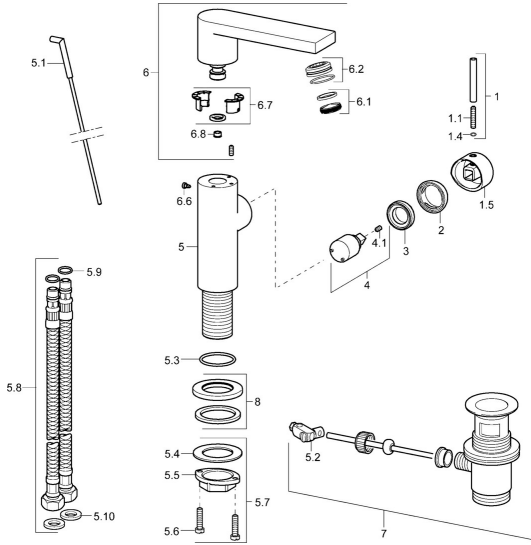

EAN: 4015474261419
static.hansa.com/57142201

Spare parts

SP57152201

	Name	Code
1	Lever, 50 mm, d 7 mm Chrome	59913097
1.1	Pin, M5x23, SW2.5	59913955
1.4	O-ring, d 3x1.5	59913100
1.5	Cap Chrome	59913956
2	Covering cap Chrome	59913957
3	Tightening nut, M32x1, SW24	59913958
4	Cartridge, 2.5	59913914
4.1	Screw, M4x4	59901027
5.1	Pop-up operating rod Chrome	59913959
5.2	Swivel joint	59904624
5.3	O-ring, 35x2.5	59905020
5.7	Fixing set	59913371
5.8	Flexible pipe, L=430, G3/8-M8x1	59913964
5.9	O-ring, 6x1.4	59913266
5.10	Gasket, 9.5x14.4x2	59912551
6	Spout Chrome	59913960
6.1	Aerator, M24x1	59913132
6.1	Aerator, M24x1 HC SSR-STD	59914015
6.2	Fitting ring for aerator	59914007
6.2	Fitting ring for aerator, M24x1, SW17, (2019-)	59914744
6.6	Screw, M4x7	59902075
6.7	Sealing kit	59911884
7	Pop-up waste Chrome	59904620
8	Cover flange, d 55 mm Chrome	59913963
N.I.	Cover plug Chrome	59911840