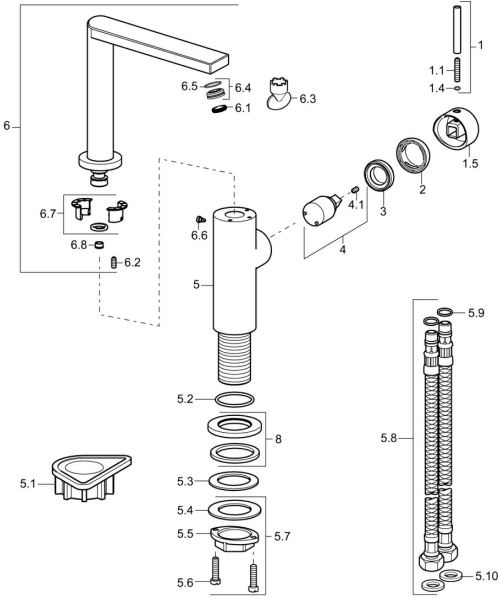

## Spare parts

### SP57112273

	Name	Code
1	Lever, 50 mm, d 7 mm Chrome	59913097
1.1	Pin, M5x23, SW2.5	59913955
1.4	O-ring, d 3x1.5	59913100
1.5	Cap Chrome	59913956
2	Covering cap Chrome	59913957
3	Tightening nut, M32x1, SW24	59913958
4	Cartridge, 2.5	59913914
4.1	Screw, M4x4	59901027
5.1	Supporting plate	59910008
5.2	O-ring, 35x2.5	59905020
5.3	Gasket, 48x33.5x2	59902283
5.7	Fixing set	59913371
5.8	Flexible pipe, L=550, G3/8-M8x1	59913969
5.9	O-ring, 6x1.4	59913266
5.10	Gasket, 9.5x14.4x2	59912551
6	Spout Chrome	59913999
6.1	Aerator, M18x1	59913997
6.2	Fixing screw, M4x8	59913989
6.3	Key for aerator, M18x1	59913998
6.4	Gasket ring	59913996
6.6	Screw, M4x7	59902075
6.7	Sealing kit	59911884
6.8	Flow control handle, 9 L/min Chrome <span style="background-color: black; color: white; padding: 2px;">Discontinued</span>	59914000
8	Cover flange, d 55 mm Chrome	59913963