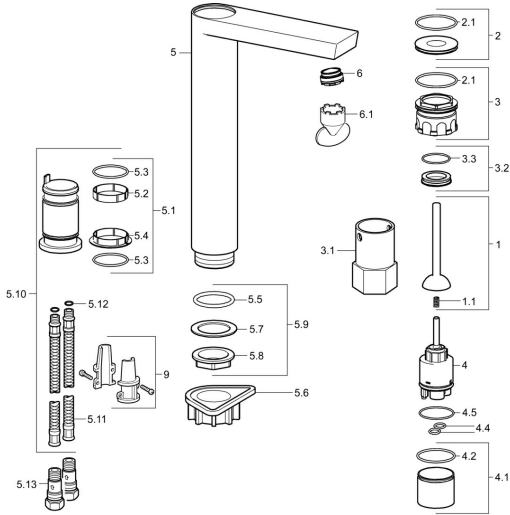

## Spare parts

### SP57112201

	Name	Code
1	Lever Chrome	59913090
1.1	Spring clip	59913091
2	Decorative ring	59913088
2.1	O-ring, d 40x2	59911507
3	Fixing screw, M4x1 AF34	59913089
3.1	Socket wrench, SW34	59913092
3.2	Spacer ring	59913096
4	Cartridge, 3.5 Joystick	59913051
4.1	Spacer sleeve	59913093
4.4	O-ring, d 10.10x1.60 <span style="background-color: #cccccc;">Discontinued</span>	59905072
4.5	O-ring, d 28.24x2.62 <span style="background-color: #cccccc;">Discontinued</span>	59912590
5.1	Sealing kit <span style="background-color: #cccccc;">Discontinued</span>	59913251
5.3	O-ring, 34x2	59912533
5.6	Supporting plate	59910008
5.9	Fixing set <span style="background-color: #cccccc;">Discontinued</span>	59913250
5.10	Hose <span style="background-color: #cccccc;">Discontinued</span>	59913253
5.11	Hose, M10x1M14x1, L=800	59913252
5.12	O-ring, d 7.65x1.78	59902337
5.13	Non-return valve, G3/8	59913254
6	Aerator, M24x1 A <span style="background-color: #cccccc;">Discontinued</span>	59913255
6.1	Key for aerator, M24x1	59913134
9	Retainer	59906600
N.I.	Fixing set	59913479