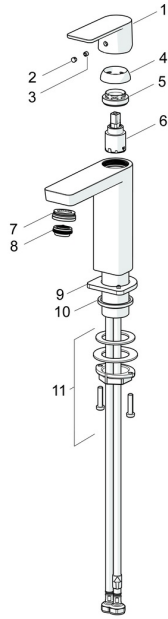

## Spare parts

### SP57102273

	Name	Code
1	Lever Chrome	1006412V
2	Cover plug Chrome	59913762
3	Screw, M5x8, SW2.5	59904755
4	Covering cap Chrome	59913957
5	Tightening nut, M32x1, SW24	59913958
6	Cartridge, 2.5	59913914
7	Fitting ring for aerator, M24x1, SW17, (2019-)	59914744
8	Aerator, M24x1 HC SSR-STD	59914015
9	Cover flange Chrome	1006394V
10	Bottom seal	59914650
11	Fixing set	59913371